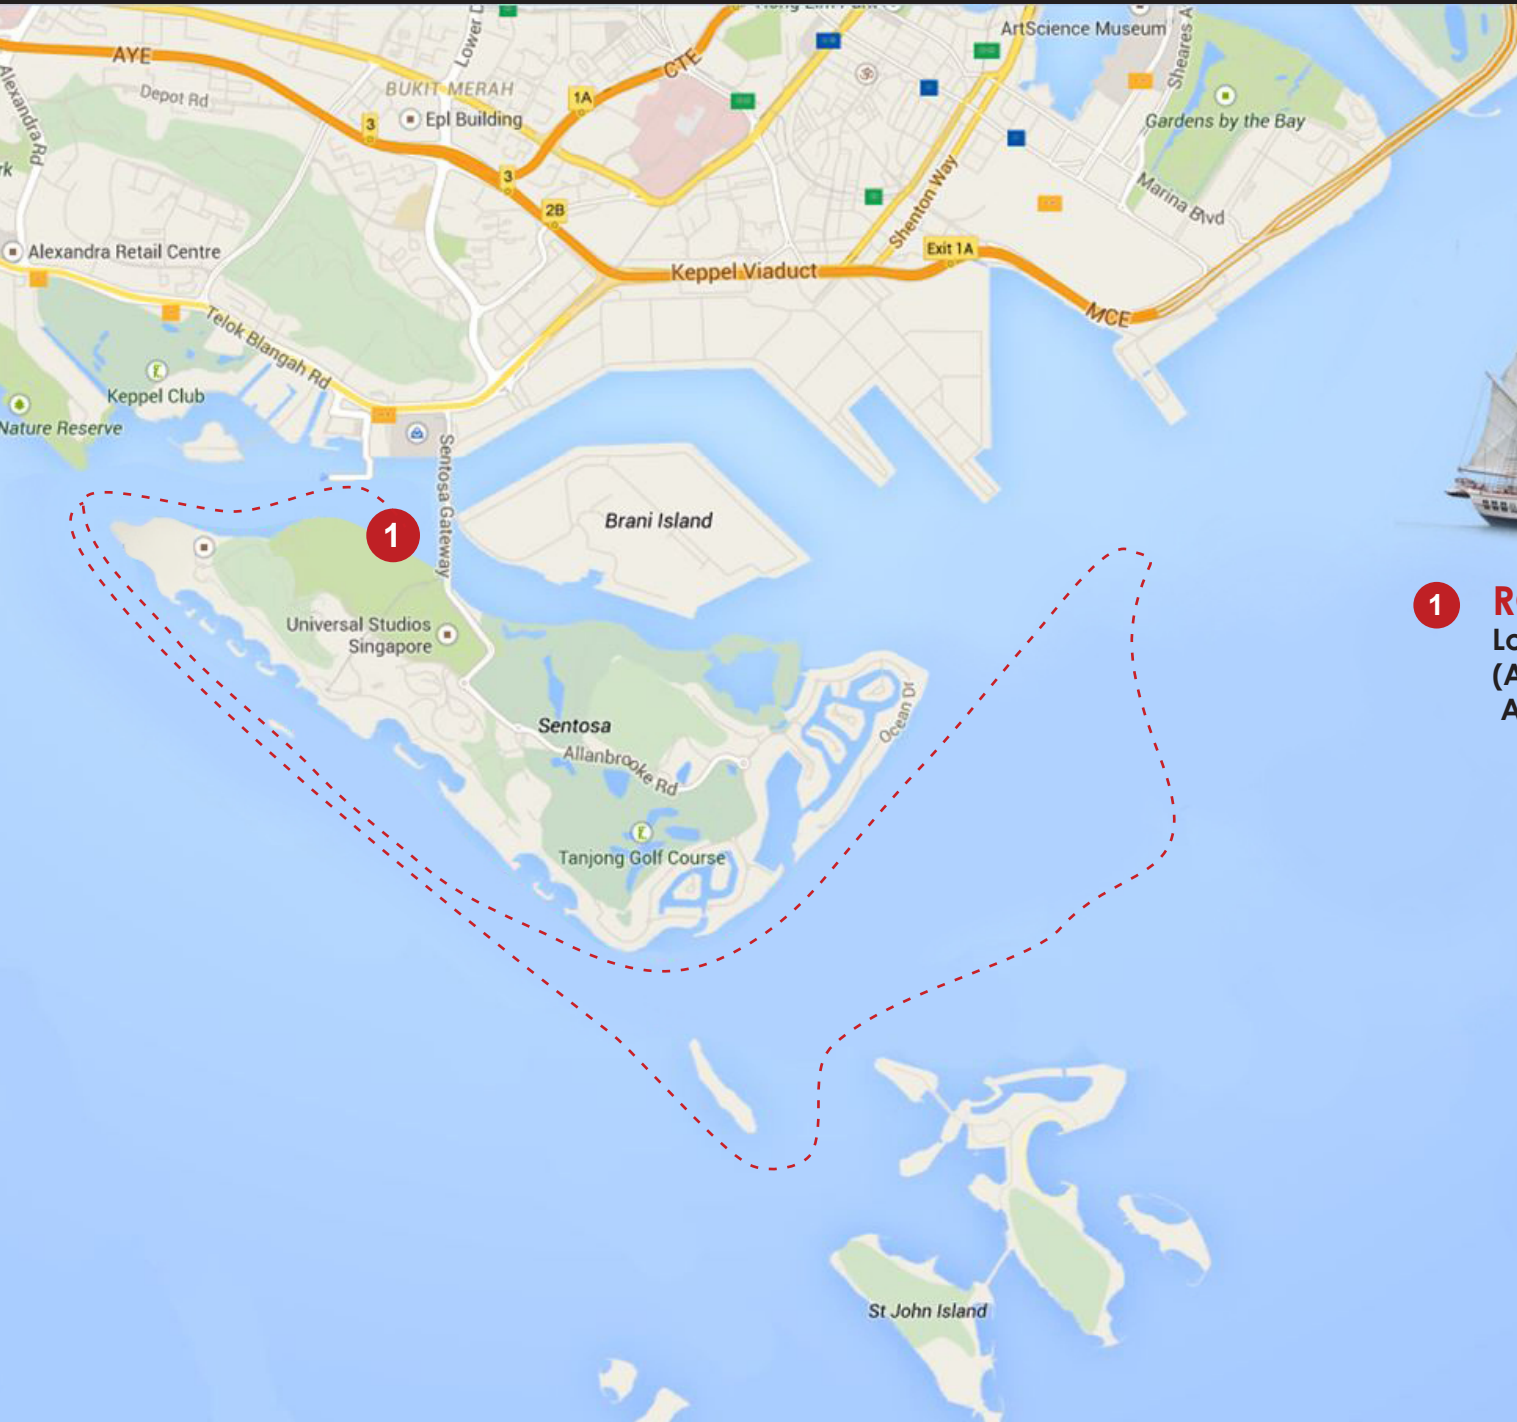

ROYAL ALBATROSS CITY LIGHTS SAIL - DINNER CRUISE ROUTE

1 ROYAL ALBATROSS
Location: Resorts World Sentosa
(Adjacent to S.E.A Aquarium and
Adventure Cove Waterpark)